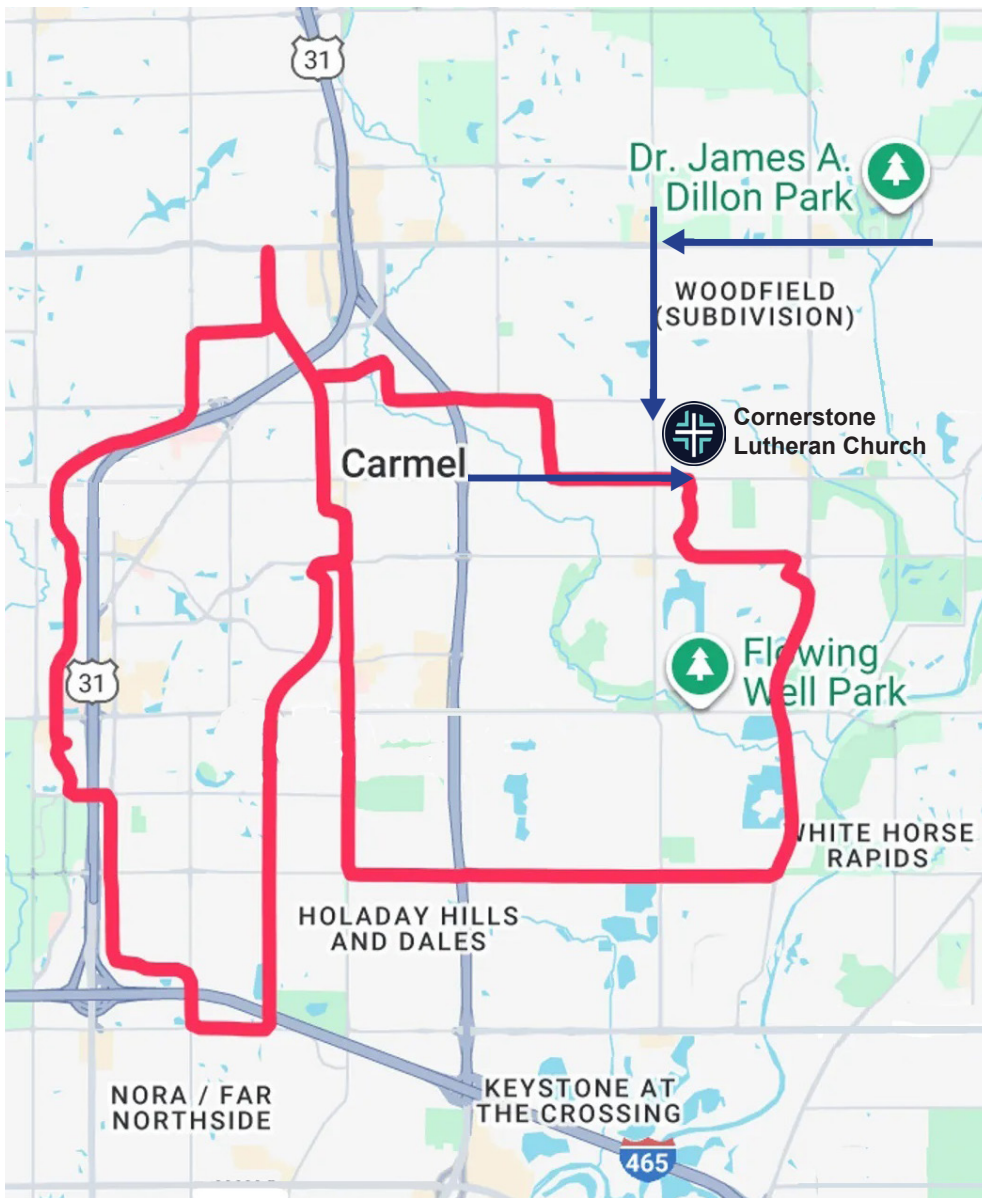

Alternate Route Map

The Carmel Marathon (red lines on map) on Sunday, May 31, will result in multiple street closures around Cornerstone Lutheran between 8 a.m. and 10 a.m. Please be aware that the only access to the church for 8:30 a.m. worship services and the 9:45 education hour will be (as indicated by the blue arrows):

- From the north via Gray Road and 146th Street, entering church at Gray Road.
- Traveling east on Main Street and entering church at the Main Street entrance.

All streets should be open by 10 a.m.